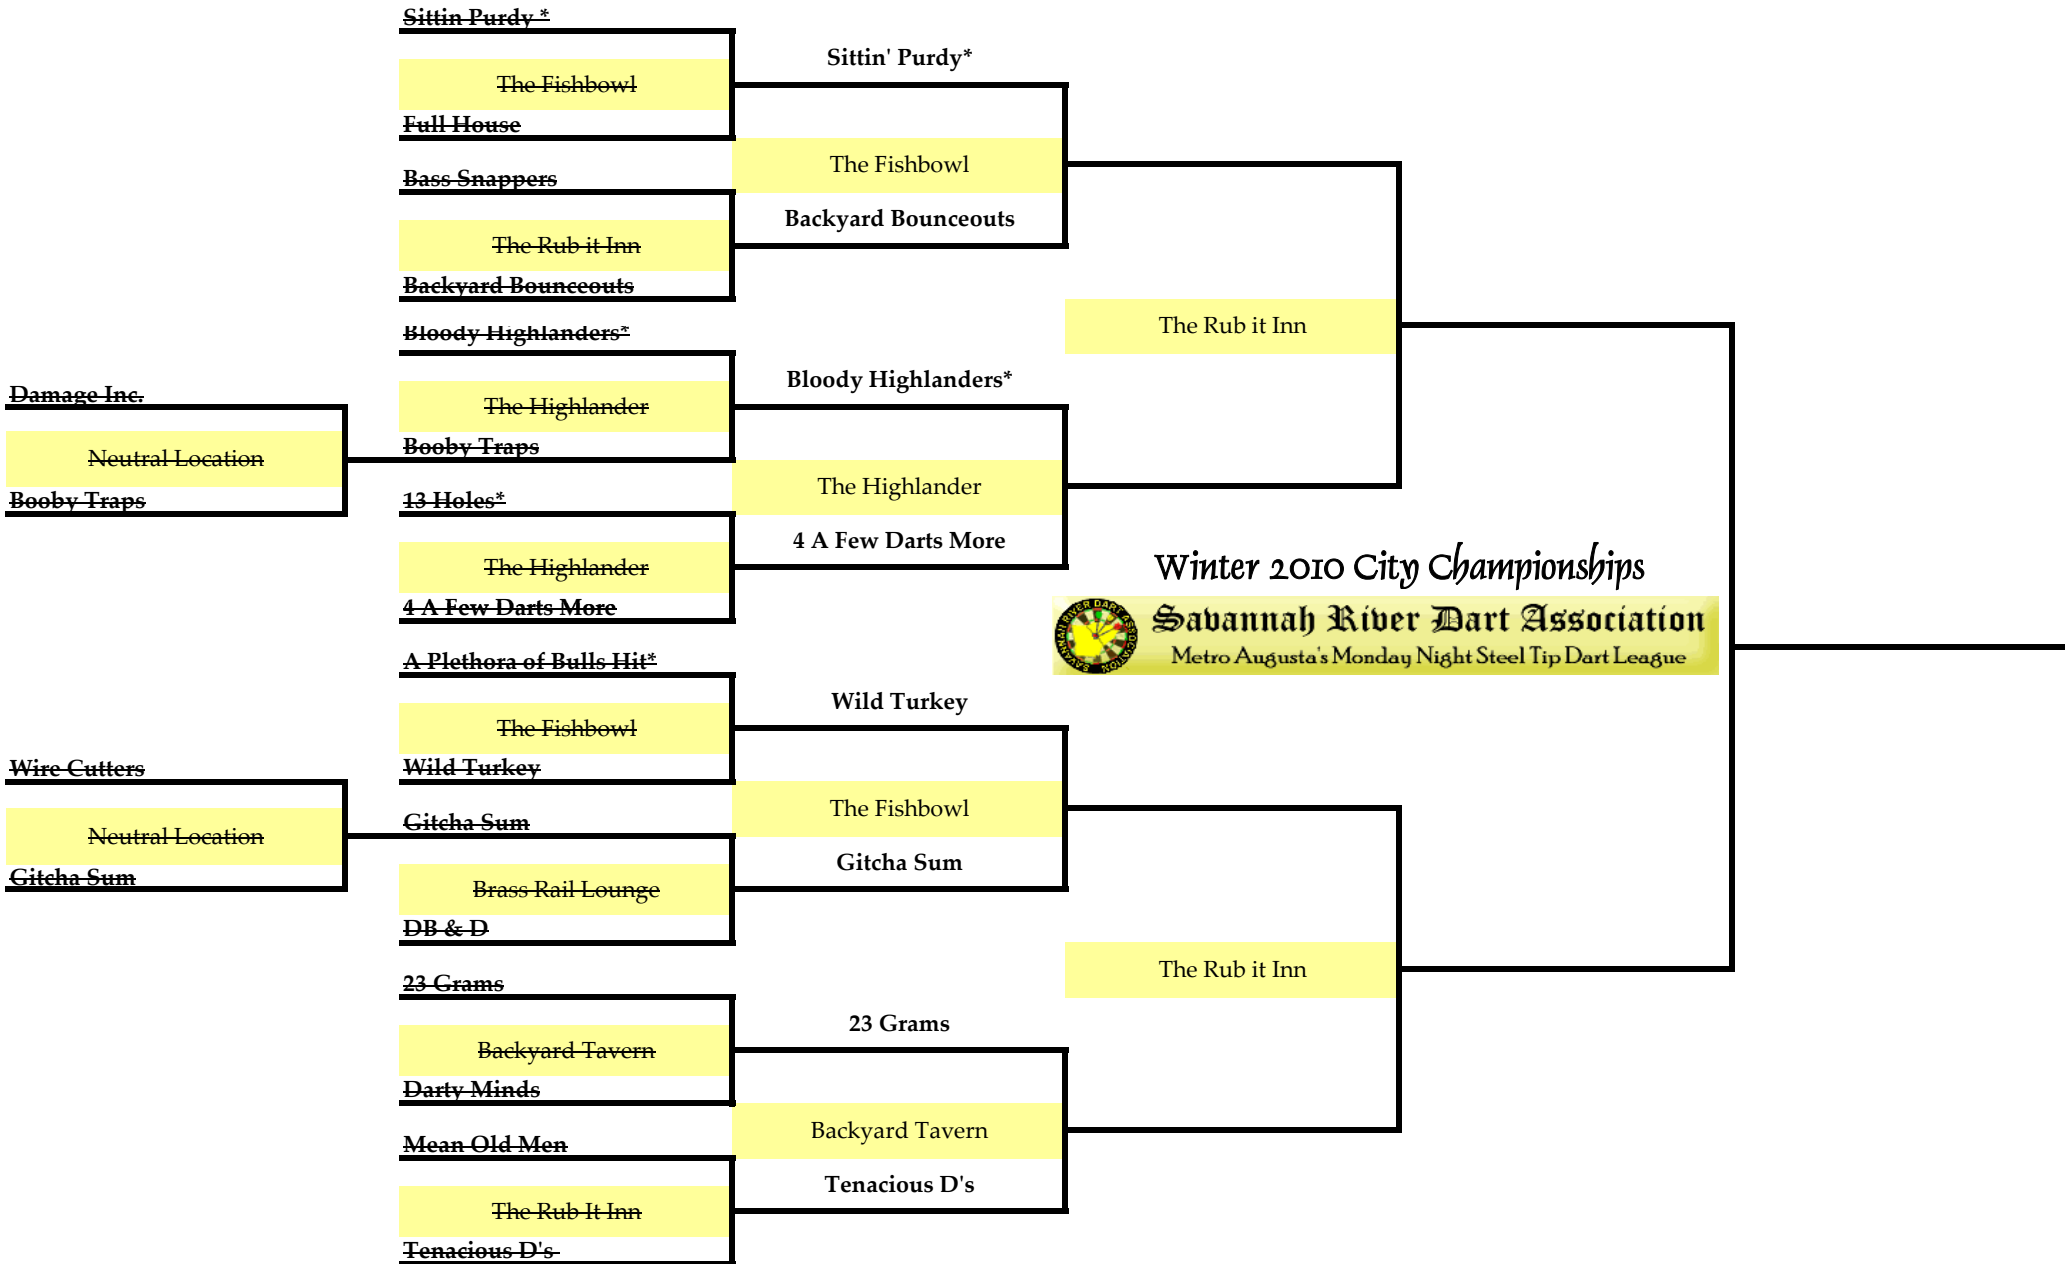

Play In

Match must be played prior to First Round

First Round

February 1, 2010

Quarter Finals

February 8, 2010

Semi Finals

February 13, 2010

Finals

*Denotes first place team of their division